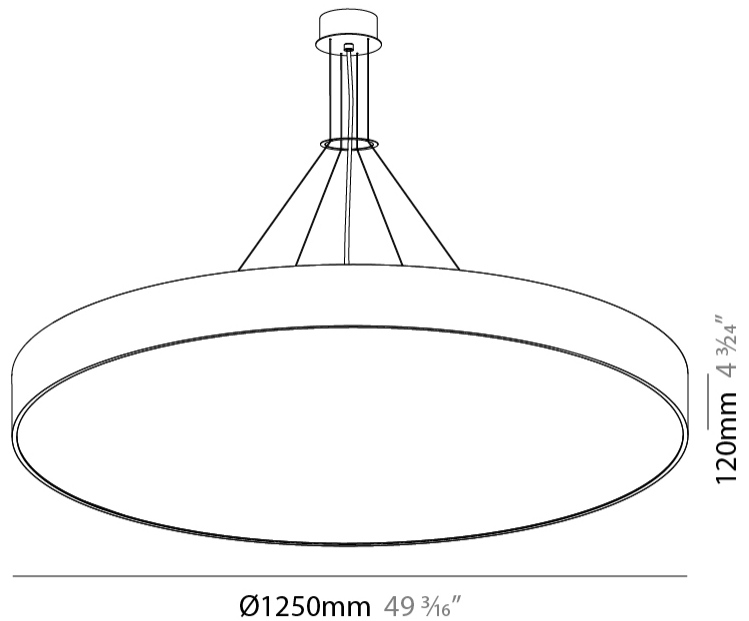

GENERAL

Series: Sign
Brand: Prolicht
Division: Architectural
Mounting Type: Suspension
Mounting Location: Ceiling
Subcategory: Pendant

PHYSICAL

Shape: Round
Diameter (mm): 1250
Diameter (in): 49 3/16
Height (mm): 120
Height (in): 4 3/4
Max. Overall Height (mm): 2120
Max. Overall Height (in): 83 7/16
Light Distribution: Direct
Weight (kg): 28.7
Weight (lbs): 63.27
Diffuser: PMMA - Opal
Fixture Finish: SSR / BKV / CWI / CRY / HAB / UFT / ITA / RUA / FTG / MYG / LOD / PUS / FRO / FUP / KIA / POP / BLS / SPG / MEY / GOH / GUM / CHC / COM / ABZ / JAG / OBR / MOS / ROR
Fixture Material: Extruded Aluminum / Steel
Cable Details: 2000mm or 6000mm Transparent Cable

ELECTRICAL

Lamp Type: LED (Zhaga Standard)
Input Wattage (W): 213.5
Total Output Wattage (W): 183
Dimming: Tri-Mode (Non-Dimming and Phase Dimming (120Vac only) and 0-10V Dimming)
Driver Included: Yes
Driver Location: Integrated
Driver Type: Constant Current - Universal
Driver Class: Class 1
Input Voltage (V): 120 - 277
Constant Current (MA): 500

LED

Color Temperature (°K): 2700 / 3000 / 3500 / 4000
Max. Delivered Lumen (lm): 18880 / 20306 / 20720
CRI: >80 CRI
Efficiency (%): 78
Lamp Life (hrs): 50000

OPTICAL

RATINGS AND CERTIFICATIONS

Certified By: Certified for North American Standards
IP rating: IP20