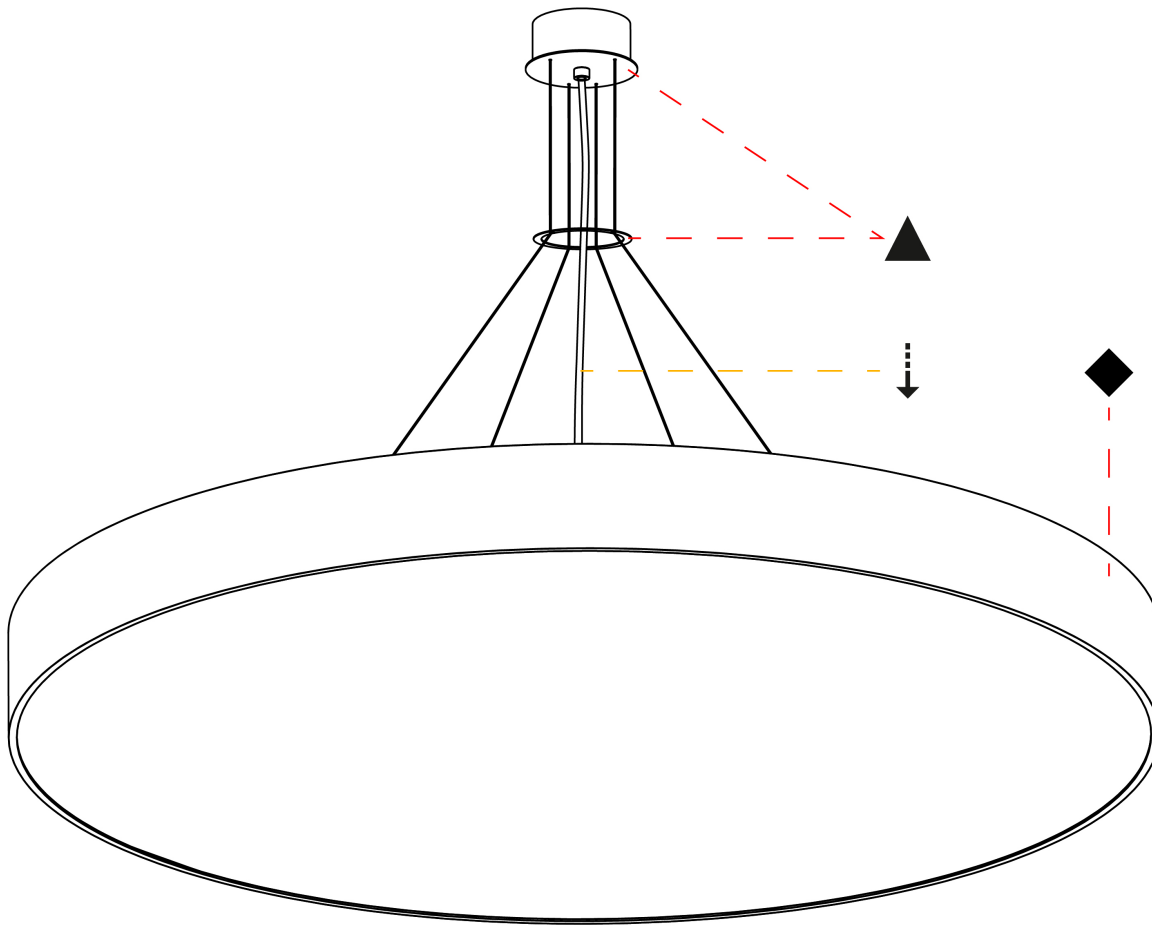

SIGN SUSPENSION

A30356-

PROJECT	_____
TYPE	_____
SPECIFIER	_____
QUANTITY	_____
DATE	_____

A

PROJECT
TYPE
SPECIFIER
QUANTITY
DATE

SIGN SURFACE

A3C028-

base number	LED Dimming	Color Temperature	Finishes (Diamond)
-------------	-------------	-------------------	--------------------